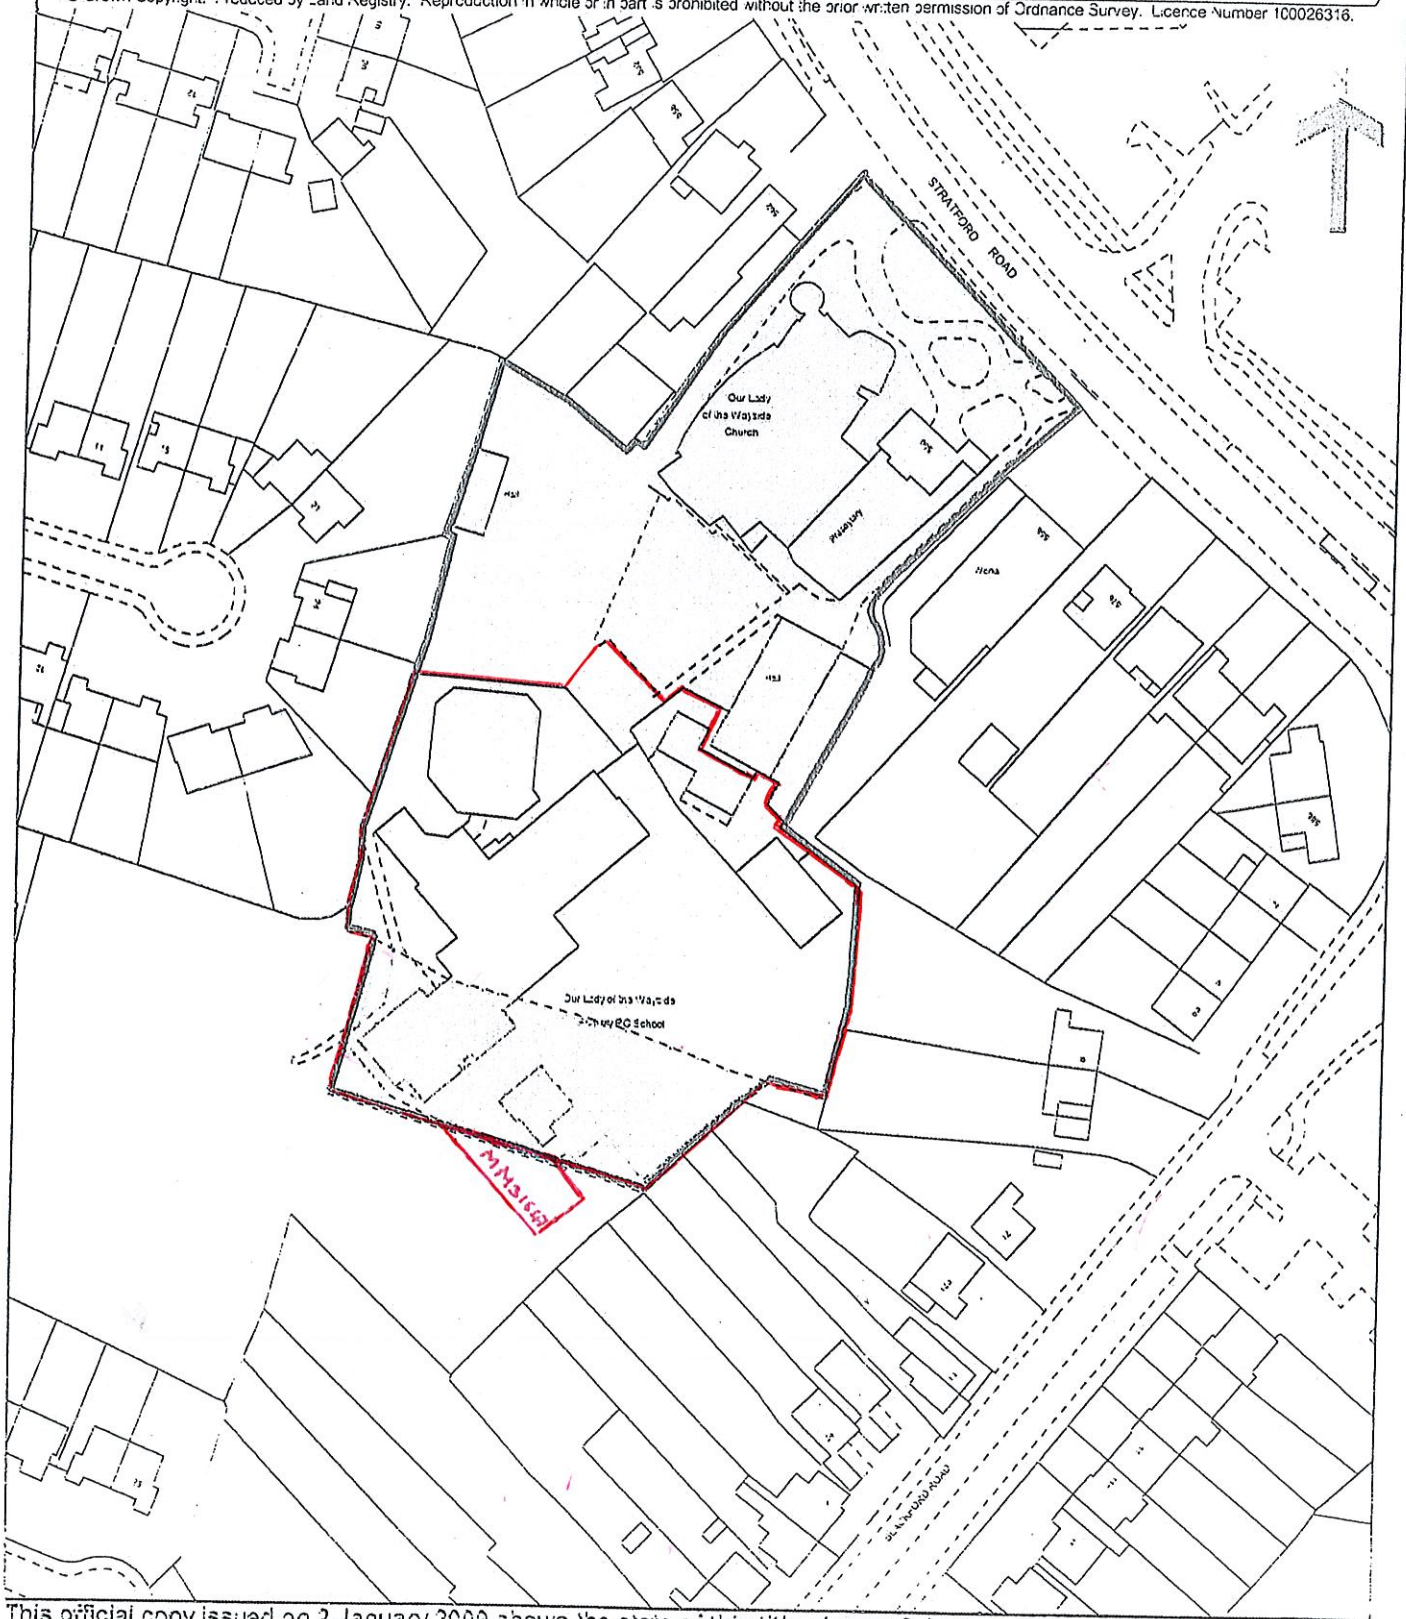

Land Registry Official copy of title plan

Title number WM945210
Ordnance Survey map reference SP1277NW
Scale 1:1250
Administrative area West Midlands: Solihull

© Crown Copyright. Produced by Land Registry. Reproduction in whole or in part is prohibited without the prior written permission of Ordnance Survey. Licence Number 100026316.

This official copy issued on 2 January 2009 shows the state of this title plan on 2 January 2009 at 12:14:35. It is admissible in evidence to the same extent as the original (s.67 Land Registration Act 2002). This title plan shows the general position, not the exact line, of the boundaries. It may be subject to distortions in scale. Measurements scaled from this plan may not match measurements between the same points on the ground. See Land Registry Public Guide 19 - Title Plans and Boundaries. This title is dealt with by Land Registry, Coventry Office.